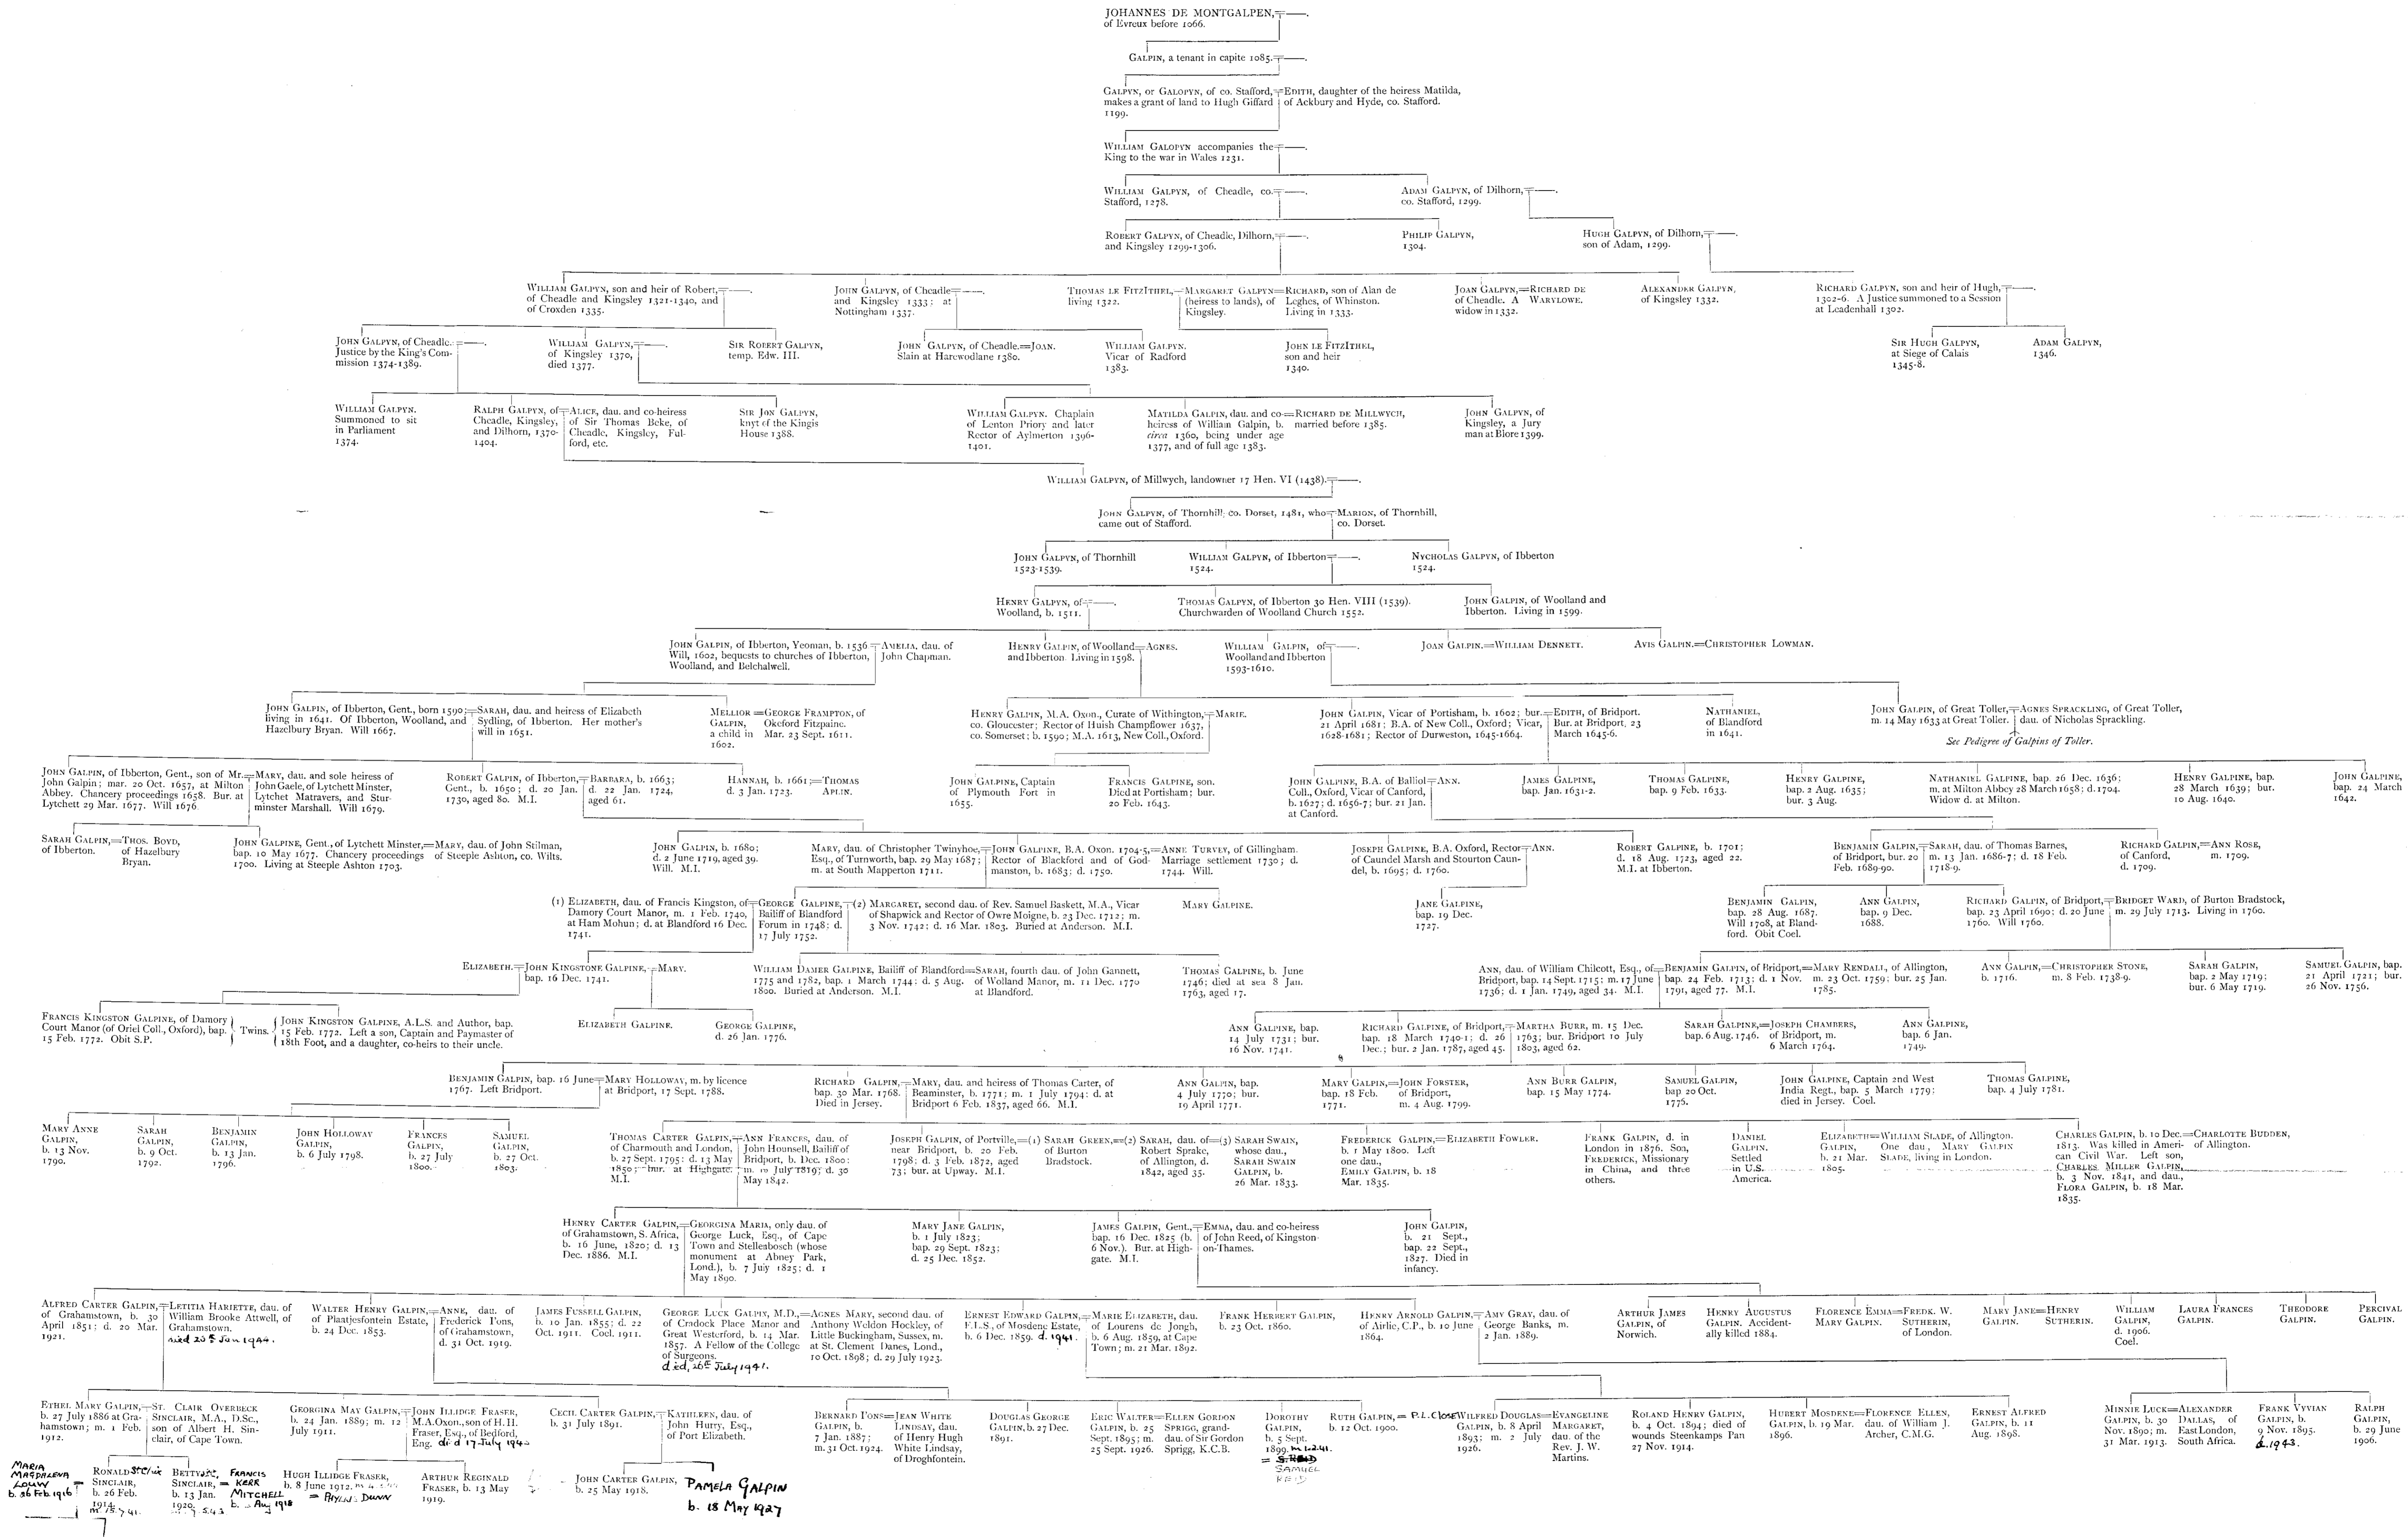

PEDIGREE OF THE GALPINS OF STAFFORD AND DORSET

See Pedigree of Galpins of Toller.

Maria Medley
b. 26 Feb 1916
d. 26 Feb 1916

Ronald Sinclair
b. 13 Jan 1910
d. 13 Jan 1910

Betty Kerr
b. 13 Jan 1910
d. 13 Jan 1910

Francis Mitchell
b. 13 Jan 1910
d. 13 Jan 1910

Hugh Fraser
b. 8 June 1912
d. 8 June 1912

Arthur Reginald Fraser
b. 13 May 1919

John Carter Galpin
b. 25 May 1918

John Carter Galpin, b. 25 May 1918. Pamela Galpin, b. 18 May 1927.